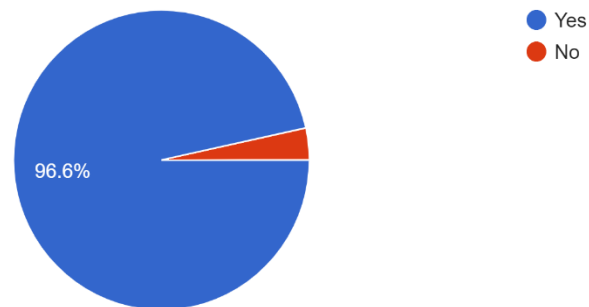

Signature of Principal with College Seal

Poetry Writing'21

Feedback Analysis

Gender
29 responses

Was there any difficulty faced by you during the entire course of the competition?
29 responses

Do you think that the DLLE Department has maintained its sanity in accordance with the aforementioned rules and have followed it promptly without any loopholes?
29 responses