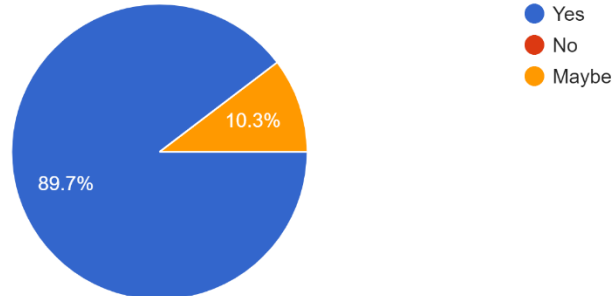

Would you like to be part of such an event again ?

29 responses

Do you think this event relevant in current times ?

29 responses