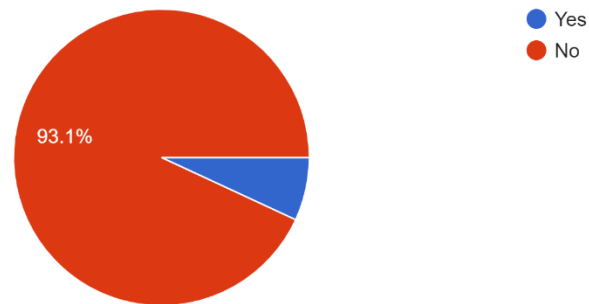

Signature of Principal with College Seal

Poetry Writing'21

Feedback Analysis

Gender
29 responses

Was there any difficulty faced by you during the entire course of the competition?
29 responses

Do you think that the DLLE Department has maintained its sanity in accordance with the aforementioned rules and have followed it promptly without any loopholes?
29 responses