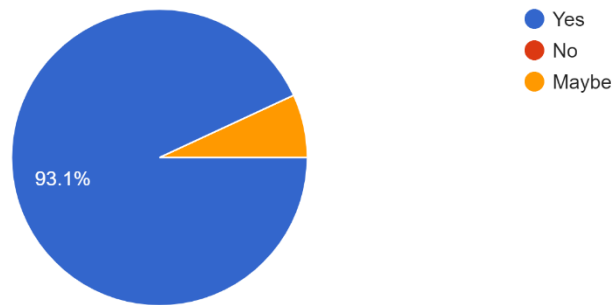

Sign. of Convener

Signature of Principal with College Seal